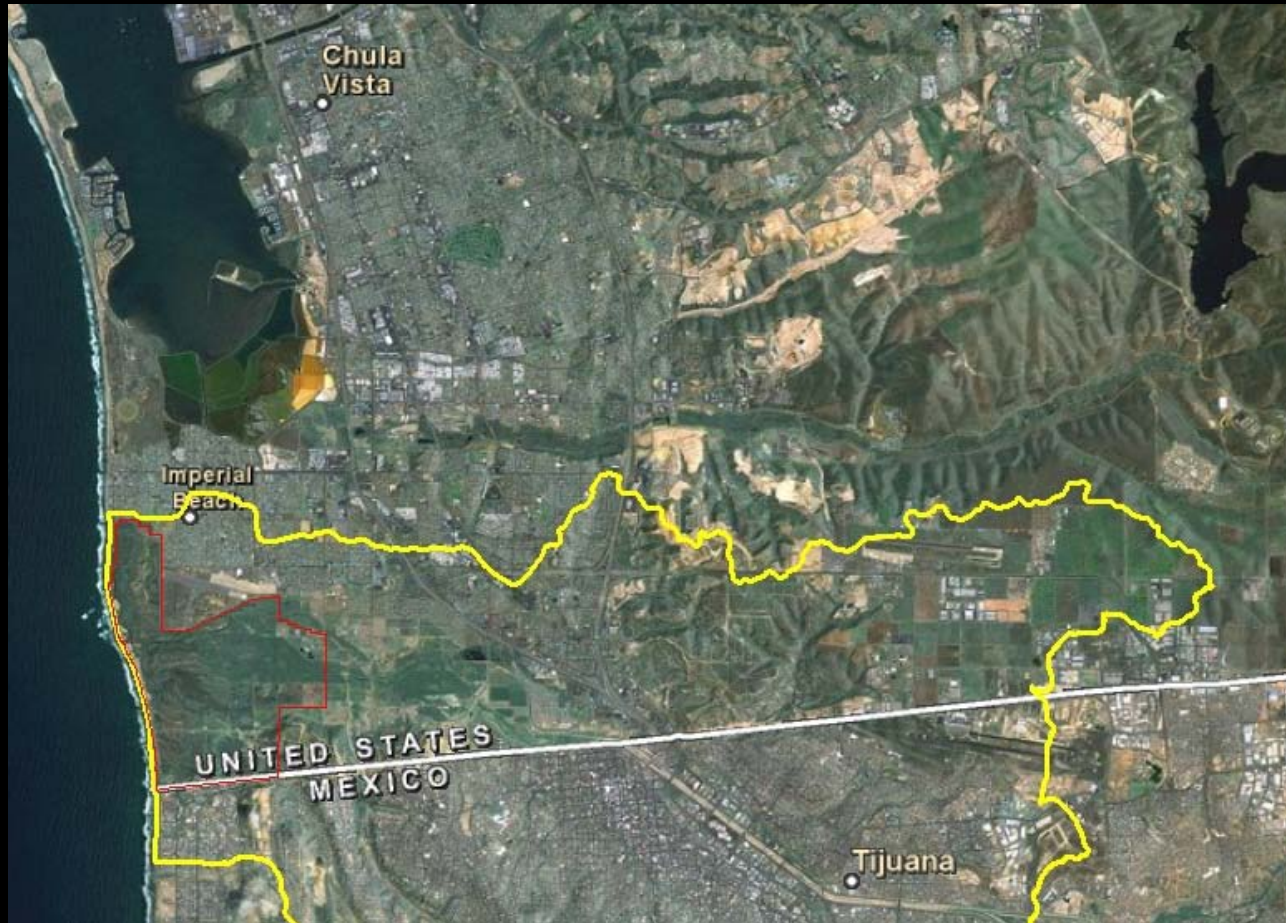

Tijuana River NERR, CA

Targeted Watershed Boundary (U.S.)

Reserve Watershed Boundary

Targeted Watershed Boundary