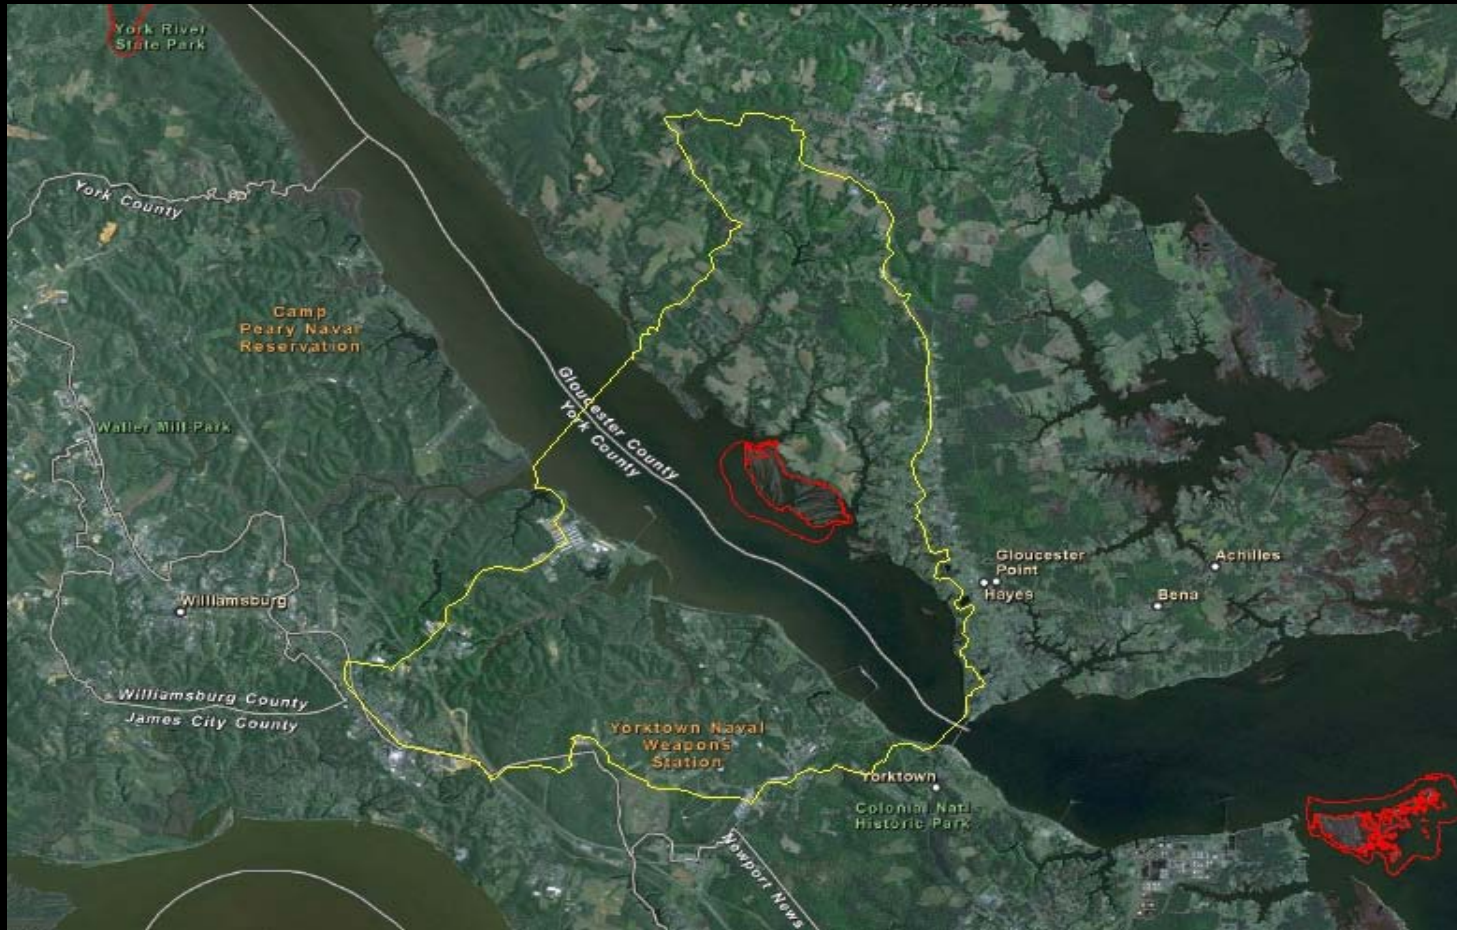

Chesapeake Bay NERR, VA

Targeted Watershed Boundaries

Reserve Boundaries

Targeted Watershed Boundaries

*Scroll to view individual Reserve components

Chesapeake Bay NERR, VA - Catlett Islands Component Targeted Watershed Boundary

Reserve Boundary

Targeted Watershed Boundary

Chesapeake Bay NERR, VA - Taskinas Creek Component Targeted Watershed Boundary

Reserve Boundary

Targeted Watershed Boundary

Chesapeake Bay NERR, VA - Goodwin Islands Component Targeted Watershed Boundary

Reserve Boundary

Targeted Watershed Boundary

Chesapeake Bay NERR, VA – Sweet Hall Marsh Component Targeted Watershed Boundary

Reserve Boundary

Targeted Watershed Boundary