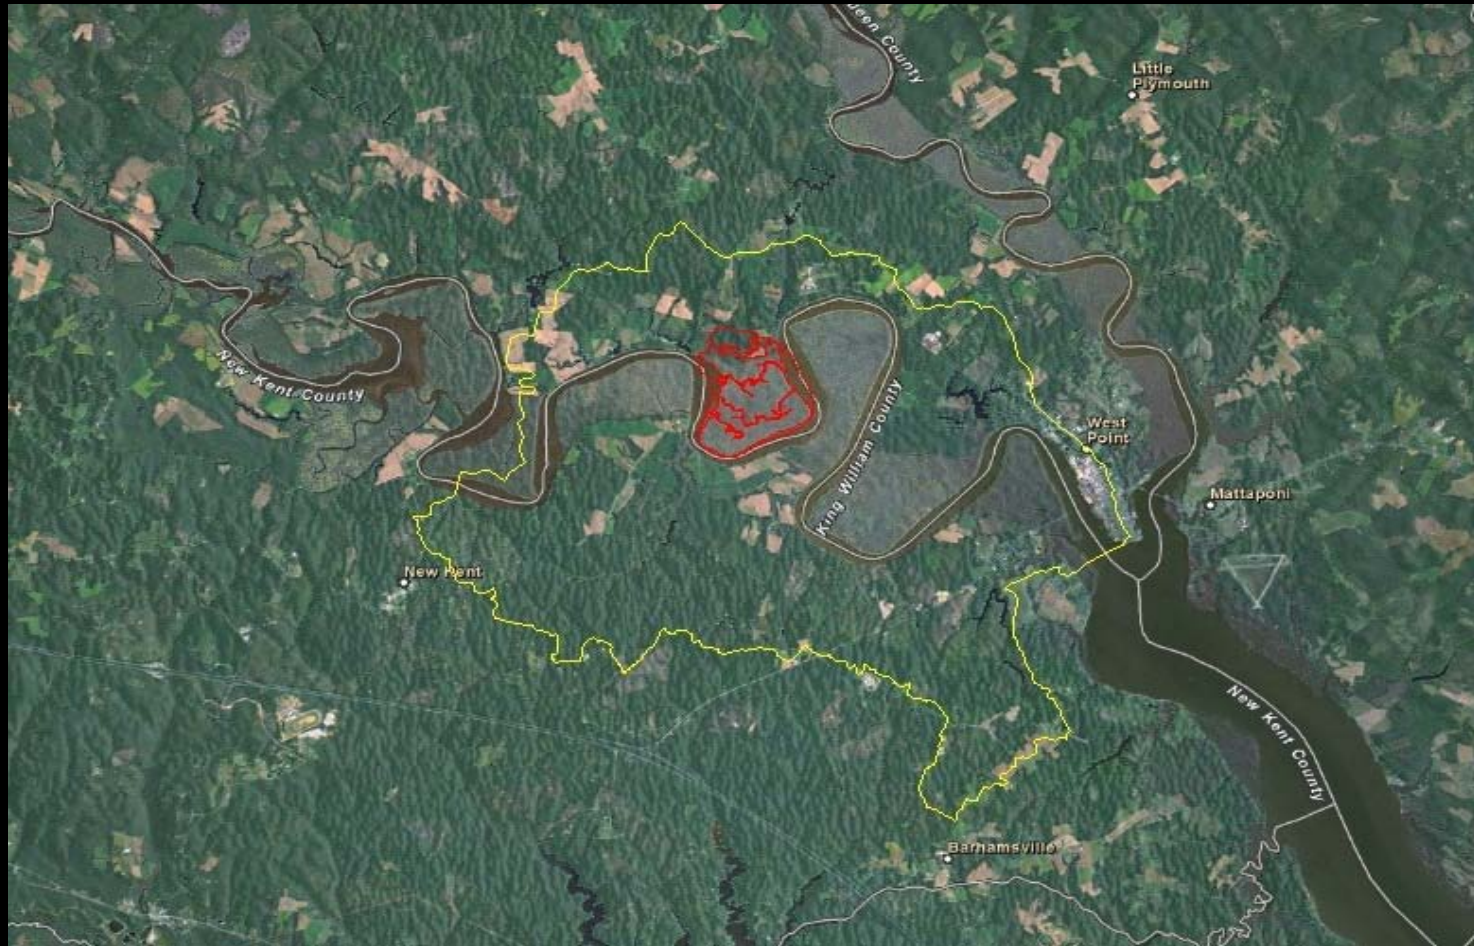

Chesapeake Bay NERR, VA

Targeted Watershed Boundaries

Reserve Boundaries

Targeted Watershed Boundaries

*Scroll to view individual Reserve components

Chesapeake Bay NERR, VA - Catlett Islands Component Targeted Watershed Boundary

Reserve Boundary

Targeted Watershed Boundary

Chesapeake Bay NERR, VA - Taskinas Creek Component Targeted Watershed Boundary

Reserve Boundary

Targeted Watershed Boundary

Chesapeake Bay NERR, VA - Goodwin Islands Component Targeted Watershed Boundary

Reserve Boundary

Targeted Watershed Boundary

Chesapeake Bay NERR, VA – Sweet Hall Marsh Component Targeted Watershed Boundary

Reserve Boundary

Targeted Watershed Boundary