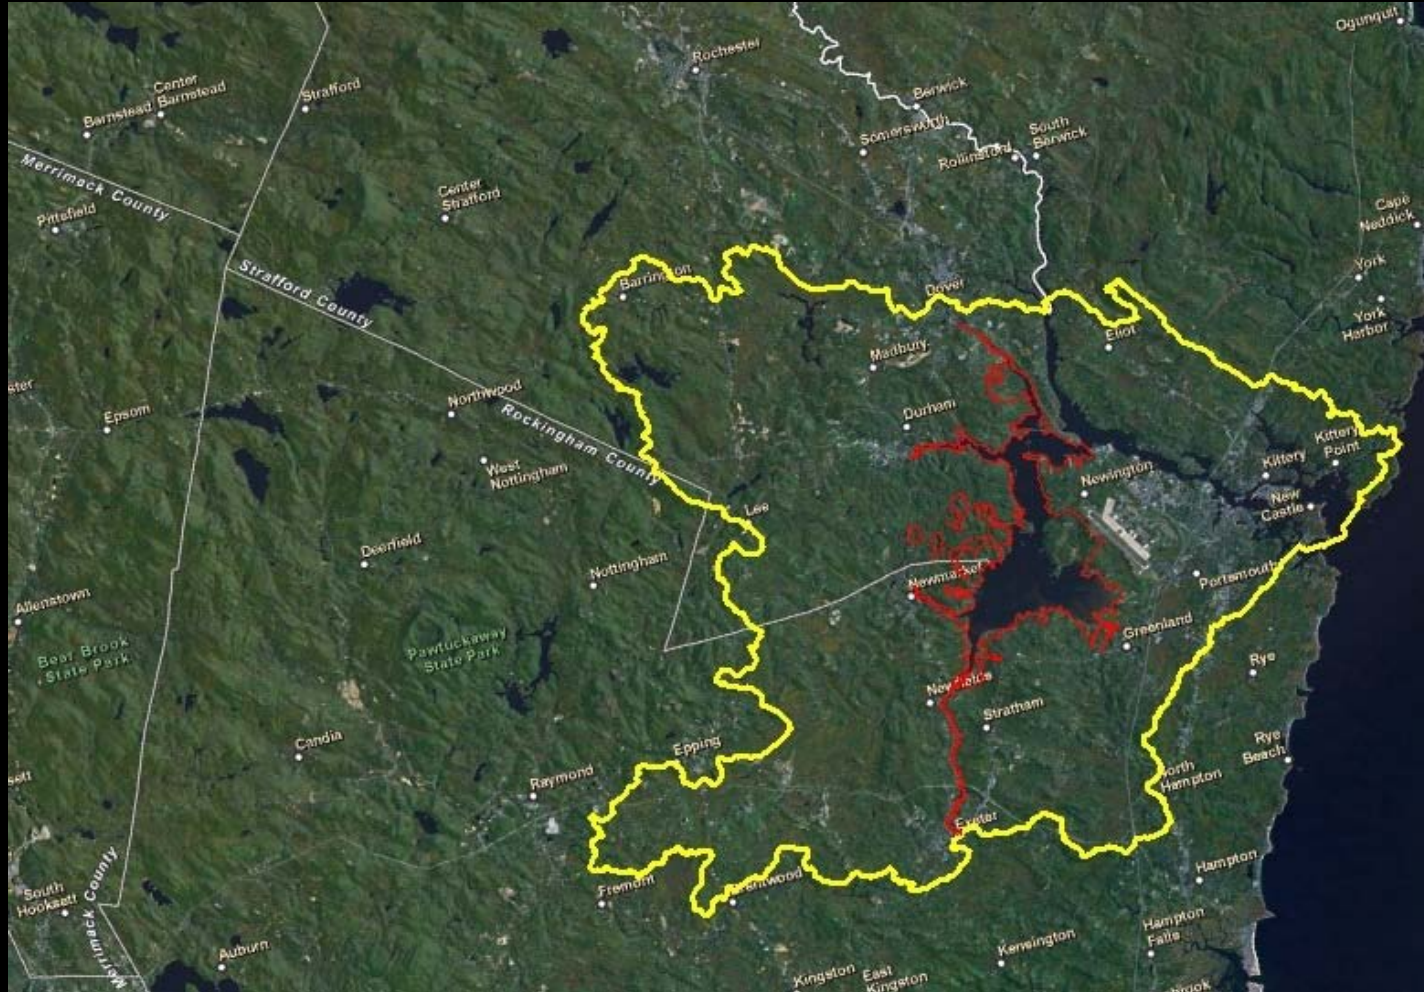

Great Bay NERR, NH

Targeted Watershed Boundary

Reserve Boundary

Targeted Watershed Boundary