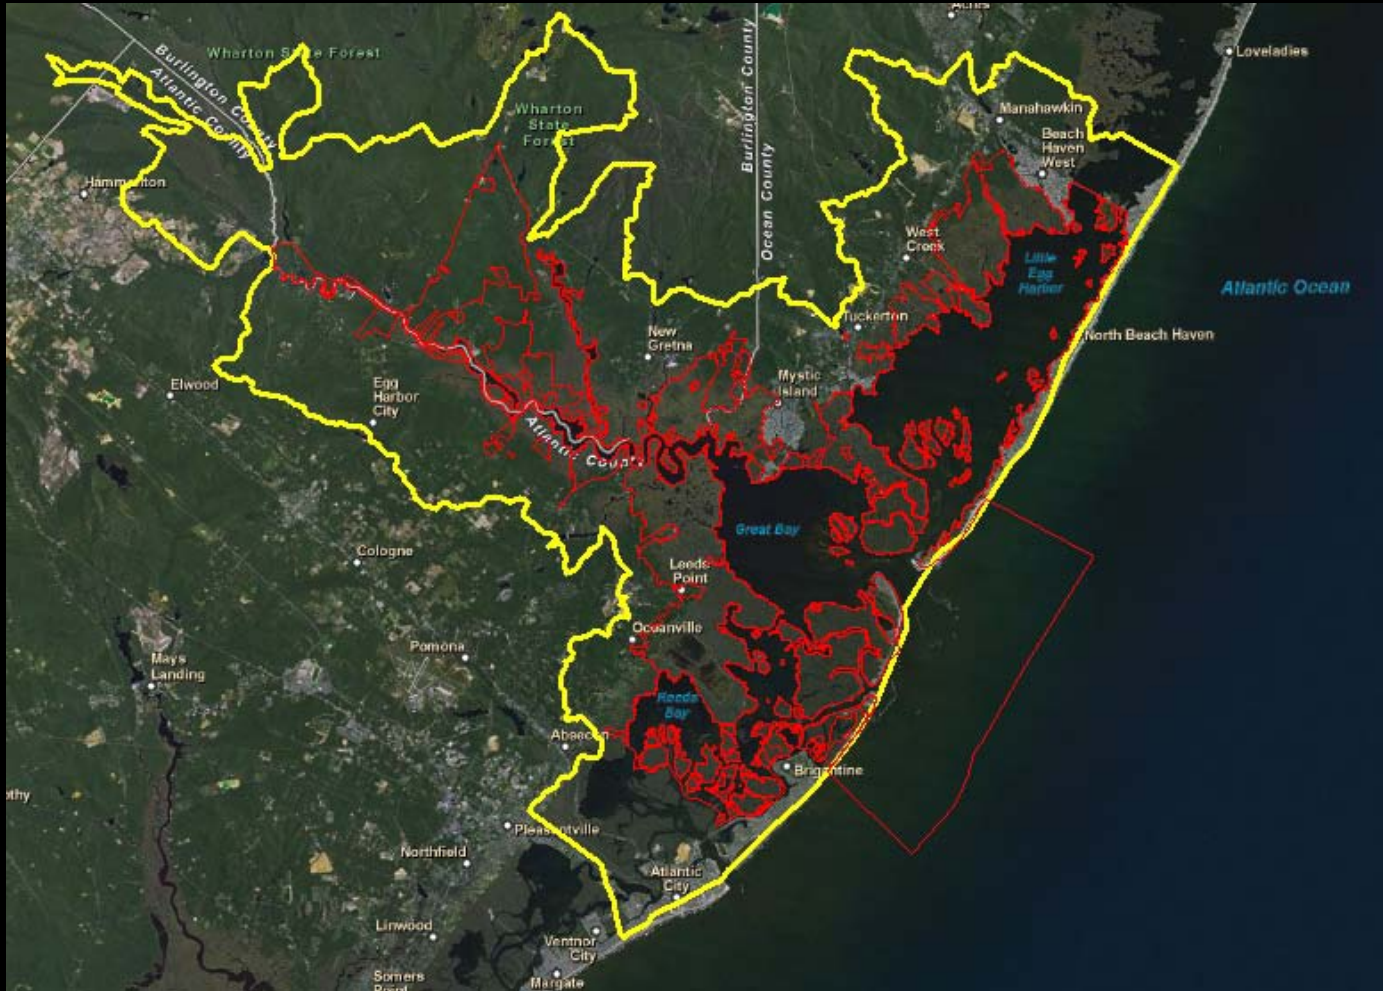

# Jacques Cousteau NERR, NJ

## Targeted Watershed Boundary

Reserve Boundary

Targeted Watershed Boundary